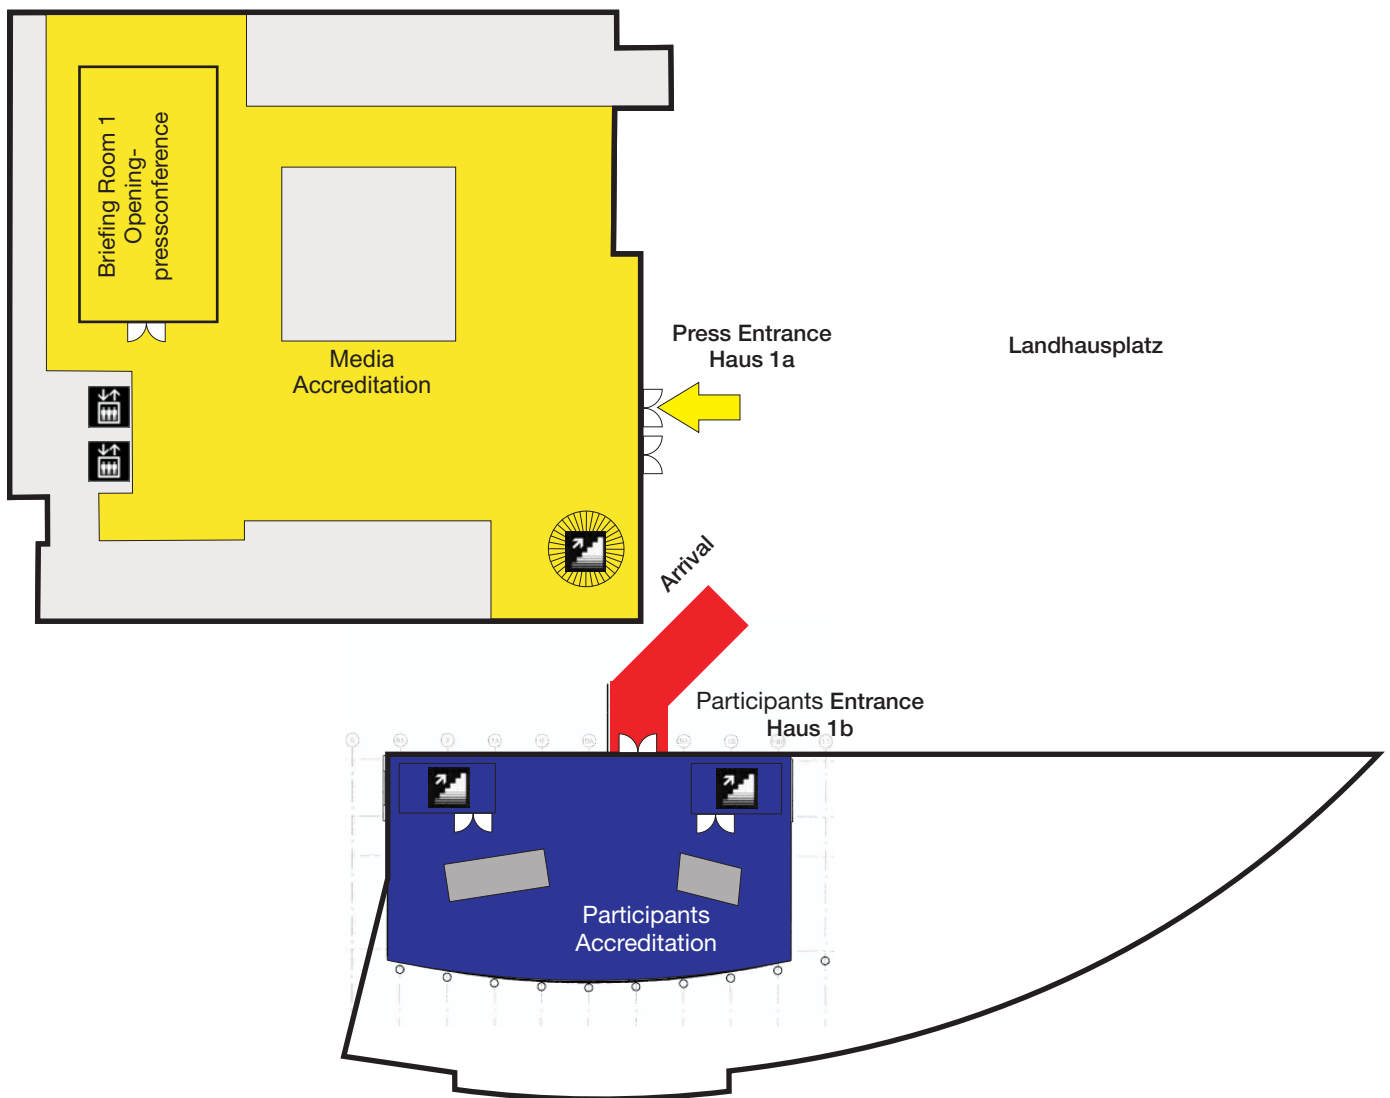

**European Conference on Subsidiarity "Europe begins at home",
St. Pölten, 18 - 19 April 2006
Press Centre Niederösterreichisches Landhaus St. Pölten - Ground Floor**

Stand 29.3.06

**European Conference on Subsidiarity "Europe begins at home",
St. Pölten, 18 - 19 April 2006
Press Centre Niederösterreichisches Landhaus St. Pölten - 2nd Floor**

Stand 29.3.06

Press Centre Niederösterreichisches Landhaus St. Pölten - 3rd Floor

Stand 29.3.06