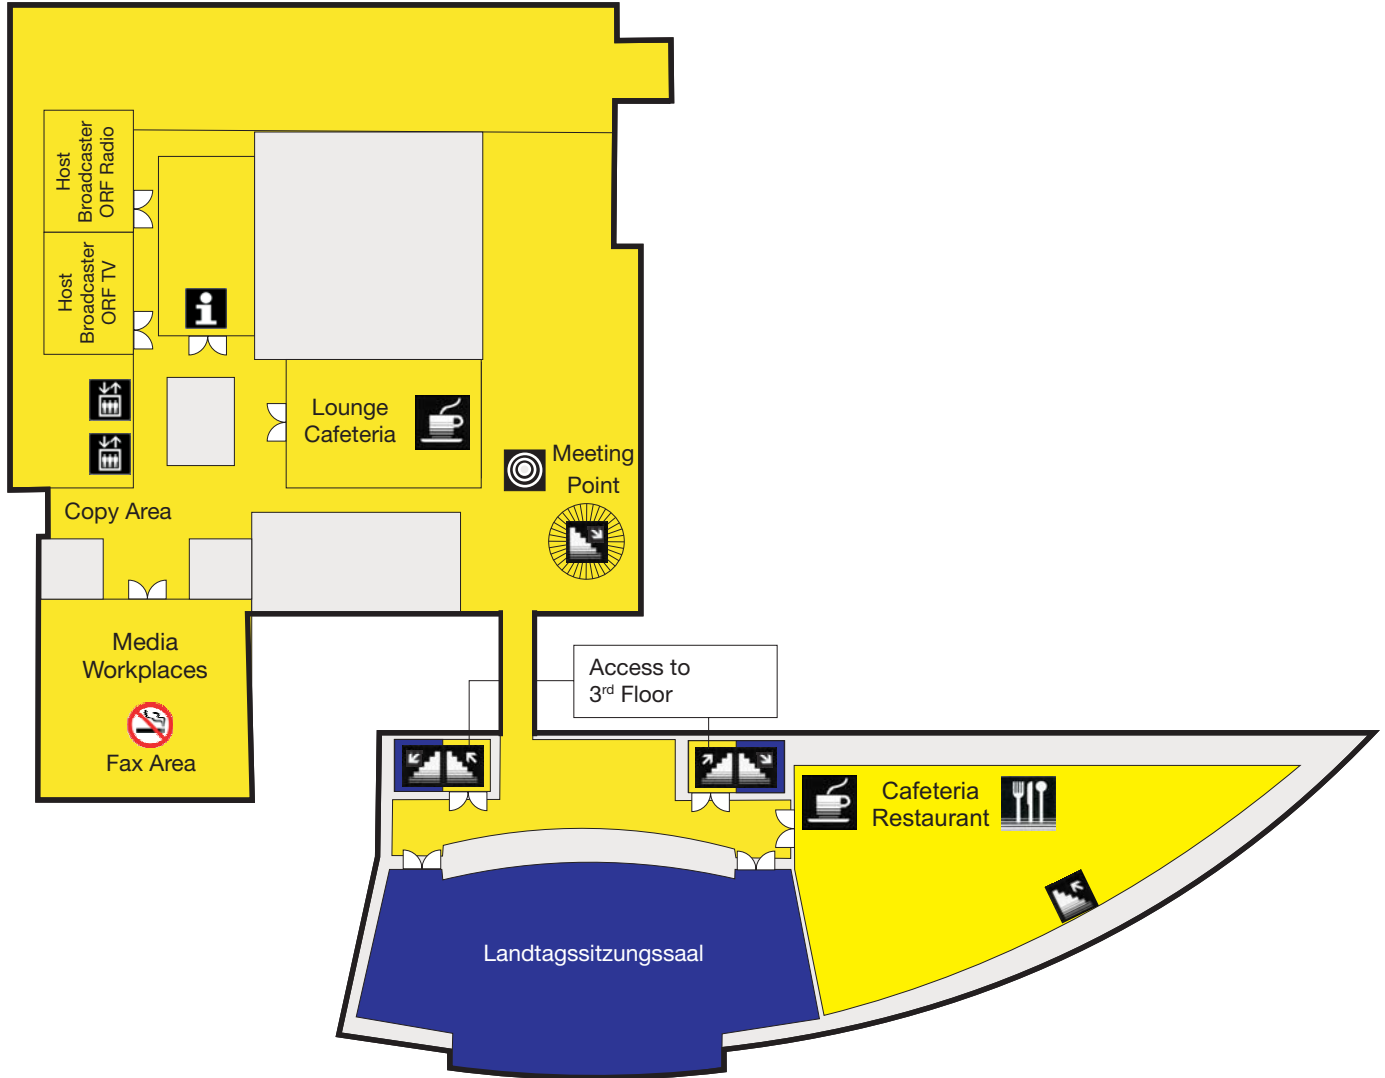

**European Conference on Subsidiarity "Europe begins at home",
St. Pölten, 18 - 19 April 2006
Press Centre Niederösterreichisches Landhaus St. Pölten - Ground Floor**

Stand 29.3.06

**European Conference on Subsidiarity "Europe begins at home",
St. Pölten, 18 - 19 April 2006
Press Centre Niederösterreichisches Landhaus St. Pölten - 2nd Floor**

Stand 29.3.06

Press Centre Niederösterreichisches Landhaus St. Pölten - 3rd Floor

Stand 29.3.06